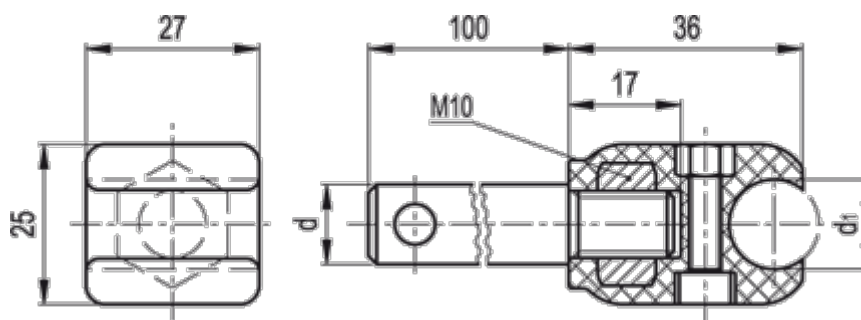

Data Sheet

Article number: 2310419803
Description: E+G Guide rail clamp
MPG-C-S-P14-10

Measures

d = 14

d_1 = 10

Weight (g) = 161